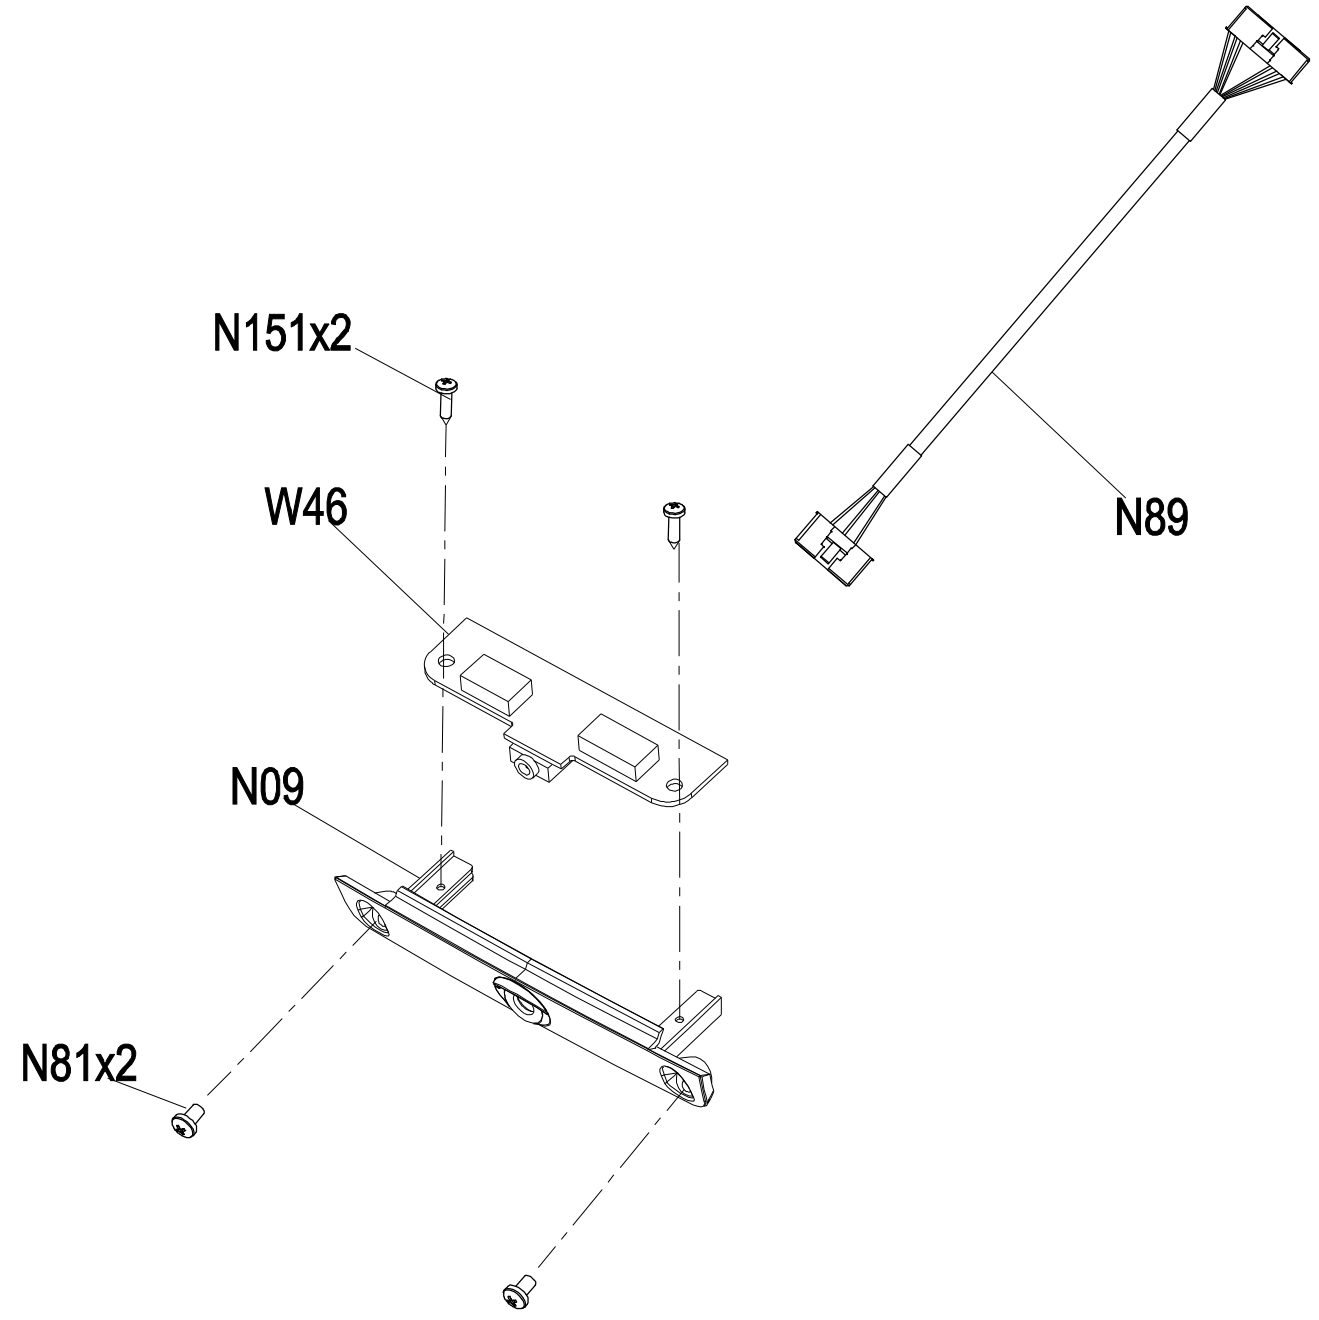

DRAWING NO	EP614C-AW51		
PART NAME	TV STICK SET		
PART NO	1000356574	REV	C
APPROVE	Dragon Long	DATE	2016.6.20

DRAWING NO	TM522-AT1		
PART NAME	Soft Switch Set		
PART NO	1000231006 ^R _E ^V _A		
APPROVE	Kyle	DATE	061112

DRAWING NO	TM522-AT11		
PART NAME	Switch Set; Emergency		
PART NO	1000300535	REV	C
APPROVE	Drgon Long	DATE	2016.2.22

DRAWING NO	TM501-AN13		
PART NAME	Safety Switch Set		
PART NO	1000231246REV B		
APPROVE	SHUYI	DATE	070813

備註: 組裝後總長度(含夾子/鑰匙圈)860~870mm
 Note: Length of assembly(Chip/Key ring)860~870mm

DRAWING NO	TM501-AN29		
PART NAME	Safety Switch Clip Set		
PART NO	1000231247 ^R _E A		
APPROVE	S.T.C	DATE	032612

DRAWING NO	TM708-AN8		
PART NAME	EARPHONE FIXING COVER SET		
PART NO	1000377519	REV	A
APPROVE	Long yun bo	DATE	2016.5.31