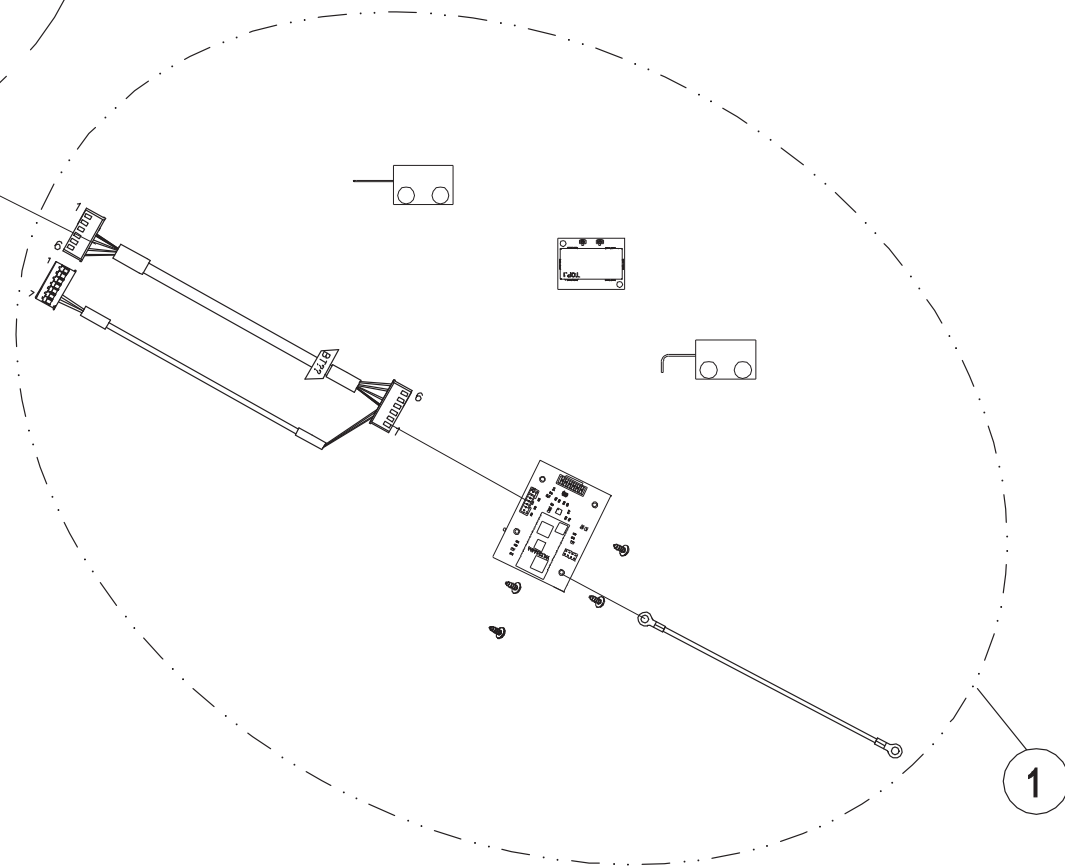

DRAWING NO	PTM708-1US-C		
PART NAME	Explosive Rendering		
PART NO	MTM0536-00	REV	A
APPROVE	HERO	DATE	2016.7.12

DRAWING NO	TM708-AN34		
PART NAME	Console Set		
PART NO	1000365253	REV	A
APPROVE	HERO	DATE	2016.7.12

DRAWING NO	TM708-AN6		
PART NAME	Console Cover Set		
PART NO	1000369147	REV	A
APPROVE	Drgon Long	DATE	2016.5.31

DRAWING NO	TM708-AW72		
PART NAME	control Set		
PART NO	1000389778	REV	A
APPROVE	Dragon Long	DATE	2016.5.31

DRAWING NO	EP614C-AW51		
PART NAME	TV STICK SET		
PART NO	1000356574	REV	C
APPROVE	Dragon Long	DATE	2016.6.20

DRAWING NO	TM522-AT1		
PART NAME	Soft Switch Set		
PART NO	1000231006 ^R _E ^V _A		
APPROVE	Kyle	DATE	061112

備註: 組裝後總長度(含夾子/鑰匙圈)860~870mm
 Note: Length of assembly(Chip/Key ring)860~870mm

DRAWING NO	TM501-AN29		
PART NAME	Safety Switch Clip Set		
PART NO	1000231247 ^R _E A		
APPROVE	S.T.C	DATE	032612

DRAWING NO	TM708-AN8		
PART NAME	EARPHONE FIXING COVER SET		
PART NO	1000377519	REV	A
APPROVE	Long yun bo	DATE	2016.5.31