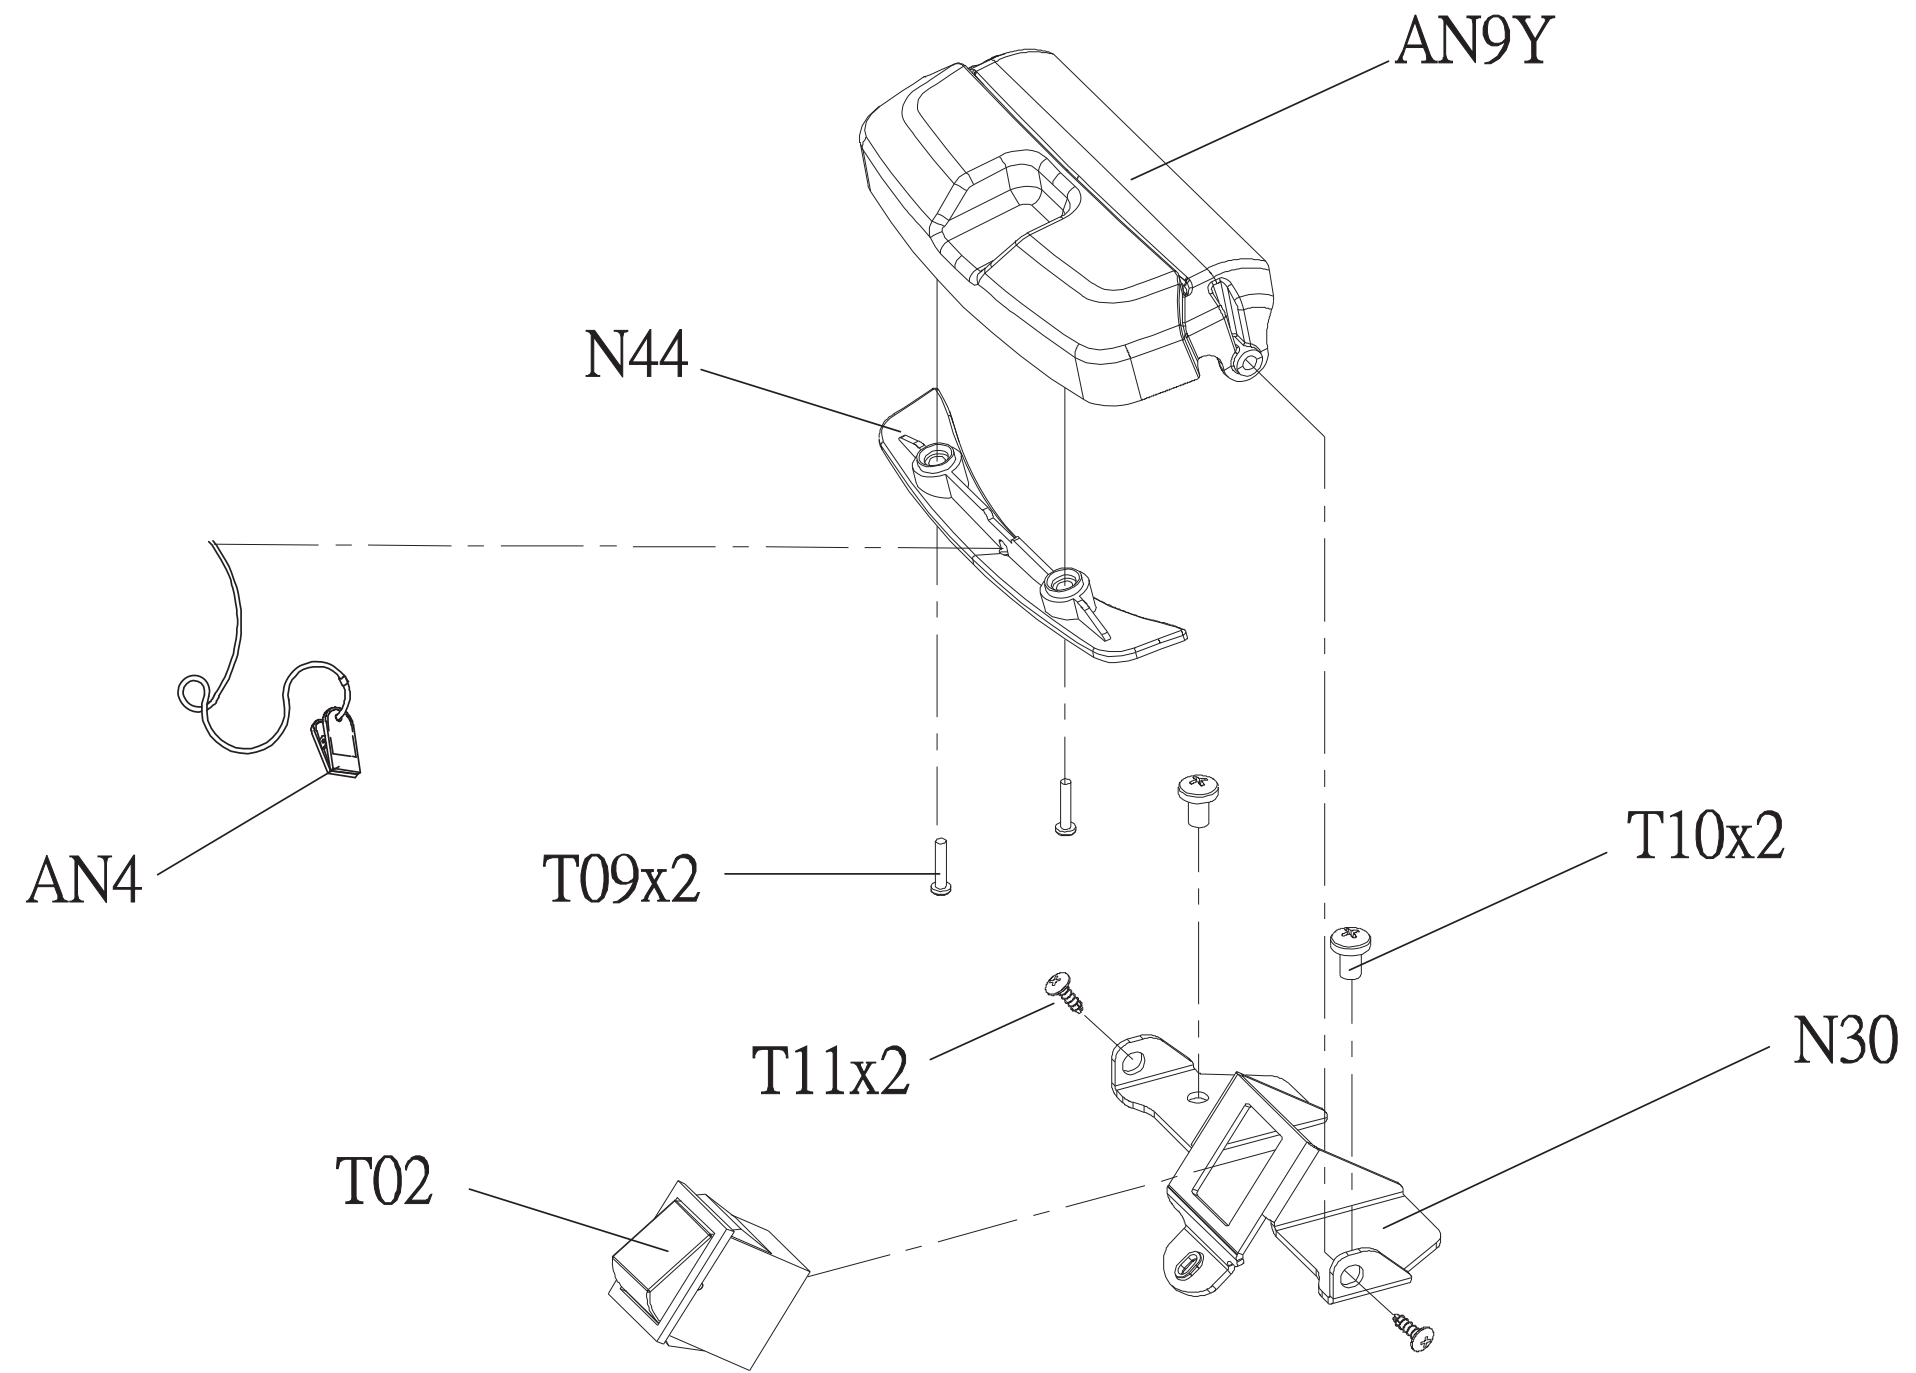

DRAWING NO	TM708-AN6		
PART NAME	Console Cover Set		
PART NO	1000369147	REV	A
APPROVE	Drgon Long	DATE	2016.5.31

DRAWING NO	TM708-AW72		
PART NAME	control Set		
PART NO	1000389778	REV	A
APPROVE	Dragon Long	DATE	2016.5.31

DRAWING NO	EP614C-AW51		
PART NAME	TV STICK SET		
PART NO	1000356574	REV	C
APPROVE	Dragon Long	DATE	2016.6.20

DRAWING NO	TM522-AT1		
PART NAME	Soft Switch Set		
PART NO	1000231006 ^R _E ^V _A		
APPROVE	Kyle	DATE	061112

DRAWING NO	TM522-AT11		
PART NAME	Switch Set; Emergency		
PART NO	1000300535	REV	C
APPROVE	Drgon Long	DATE	2016.2.22

DRAWING NO	TM501-AN13		
PART NAME	Safety Switch Set		
PART NO	1000231246REV B		
APPROVE	SHUYI	DATE	070813

備註: 組裝後總長度(含夾子/鑰匙圈)860~870mm
 Note: Length of assembly(Chip/Key ring)860~870mm

DRAWING NO	TM501-AN29		
PART NAME	Safety Switch Clip Set		
PART NO	1000231247 ^R _E A		
APPROVE	S.T.C	DATE	032612

DRAWING NO	TM708-AN8		
PART NAME	EARPHONE FIXING COVER SET		
PART NO	1000377519	REV	A
APPROVE	Long yun bo	DATE	2016.5.31