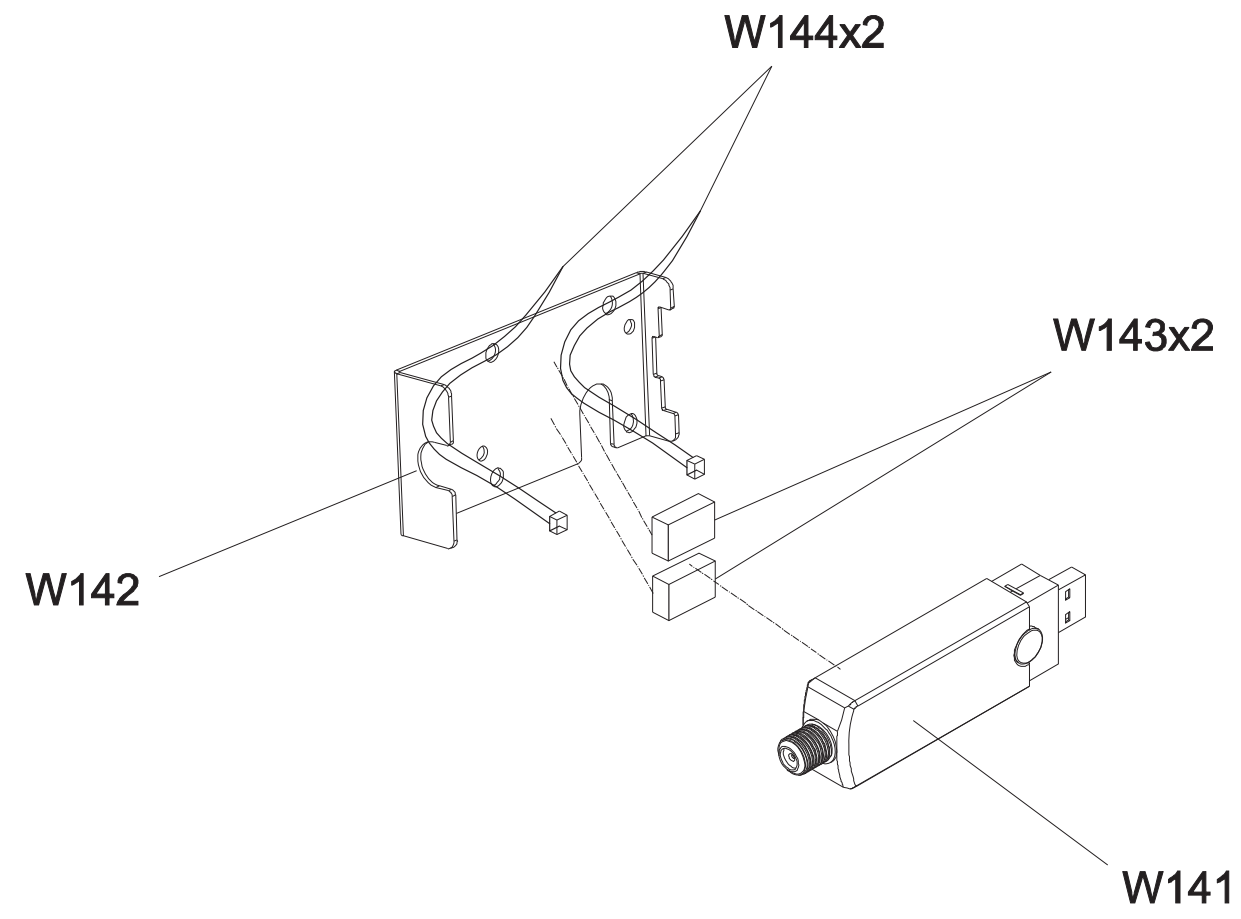

DRAWING NO	PTM708-1US-C		
PART NAME	Explosive Rendering		
PART NO	MTM0536-00	REV	A
APPROVE	HERO	DATE	2016.7.12

DRAWING NO	TM708-AN34		
PART NAME	Console Set		
PART NO	1000365253	REV	A
APPROVE	HERO	DATE	2016.7.12

DRAWING NO	TM708-AN6		
PART NAME	Console Cover Set		
PART NO	1000369147	REV	A
APPROVE	Drgon Long	DATE	2016.5.31

DRAWING NO	TM708-AW72		
PART NAME	control Set		
PART NO	1000389778	REV	A
APPROVE	Dragon Long	DATE	2016.5.31

DRAWING NO	EP614C-AW51		
PART NAME	TV STICK SET		
PART NO	1000356574	REV	C
APPROVE	Dragon Long	DATE	2016.6.20

DRAWING NO	TM522-AT1		
PART NAME	Soft Switch Set		
PART NO	1000231006 ^R _E ^V _A		
APPROVE	Kyle	DATE	061112

備註: 組裝後總長度(含夾子/鑰匙圈)860~870mm
 Note: Length of assembly(Chip/Key ring)860~870mm

DRAWING NO	TM501-AN29		
PART NAME	Safety Switch Clip Set		
PART NO	1000231247 ^R _E A		
APPROVE	S.T.C	DATE	032612

DRAWING NO	TM708-AN8		
PART NAME	EARPHONE FIXING COVER SET		
PART NO	1000377519	REV	A
APPROVE	Long yun bo	DATE	2016.5.31