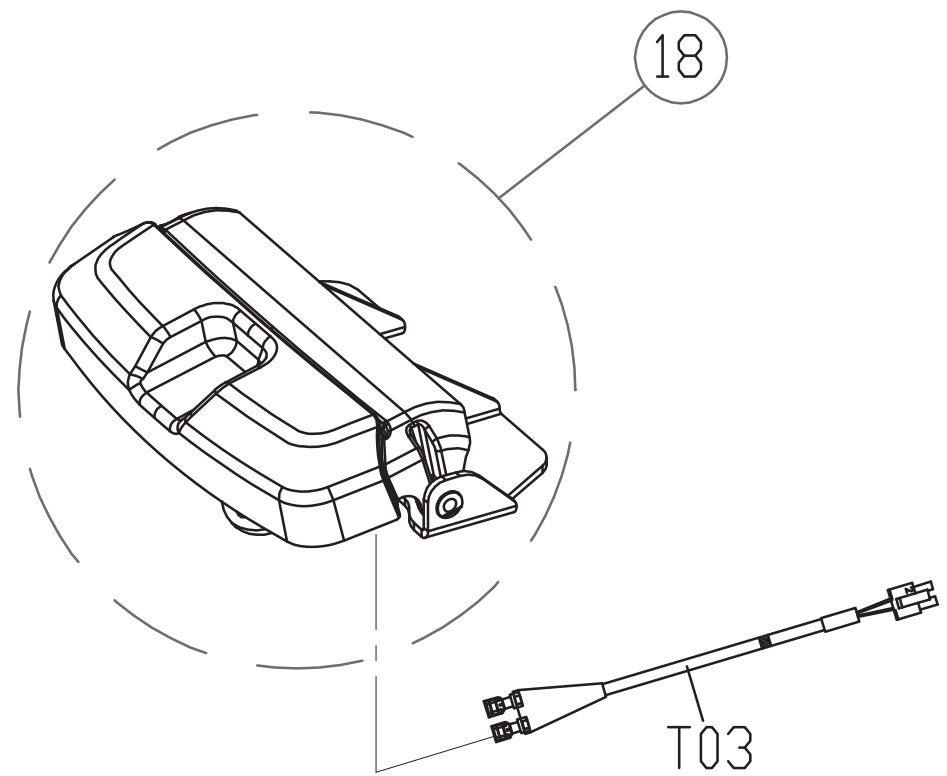

DRAWING NO	TM708-AN6		
PART NAME	Console Cover Set		
PART NO	1000369147	REV	A
APPROVE	Drgon Long	DATE	2016.5.31

DRAWING NO	TM708-AW72		
PART NAME	control Set		
PART NO	1000389778	REV	A
APPROVE	Dragon Long	DATE	2016.5.31

DRAWING NO	EP614C-AW51		
PART NAME	TV STICK SET		
PART NO	1000356574	REV	C
APPROVE	Dragon Long	DATE	2016.6.20

DRAWING NO	TM522-AT1		
PART NAME	Soft Switch Set		
PART NO	1000231006 ^R _E ^V _A		
APPROVE	Kyle	DATE	061112

備註: 組裝後總長度(含夾子/鑰匙圈)860~870mm
 Note: Length of assembly(Chip/Key ring)860~870mm

DRAWING NO	TM501-AN29		
PART NAME	Safety Switch Clip Set		
PART NO	1000231247 ^R _E A		
APPROVE	S.T.C	DATE	032612

DRAWING NO	TM708-AN8		
PART NAME	EARPHONE FIXING COVER SET		
PART NO	1000377519	REV	A
APPROVE	Long yun bo	DATE	2016.5.31