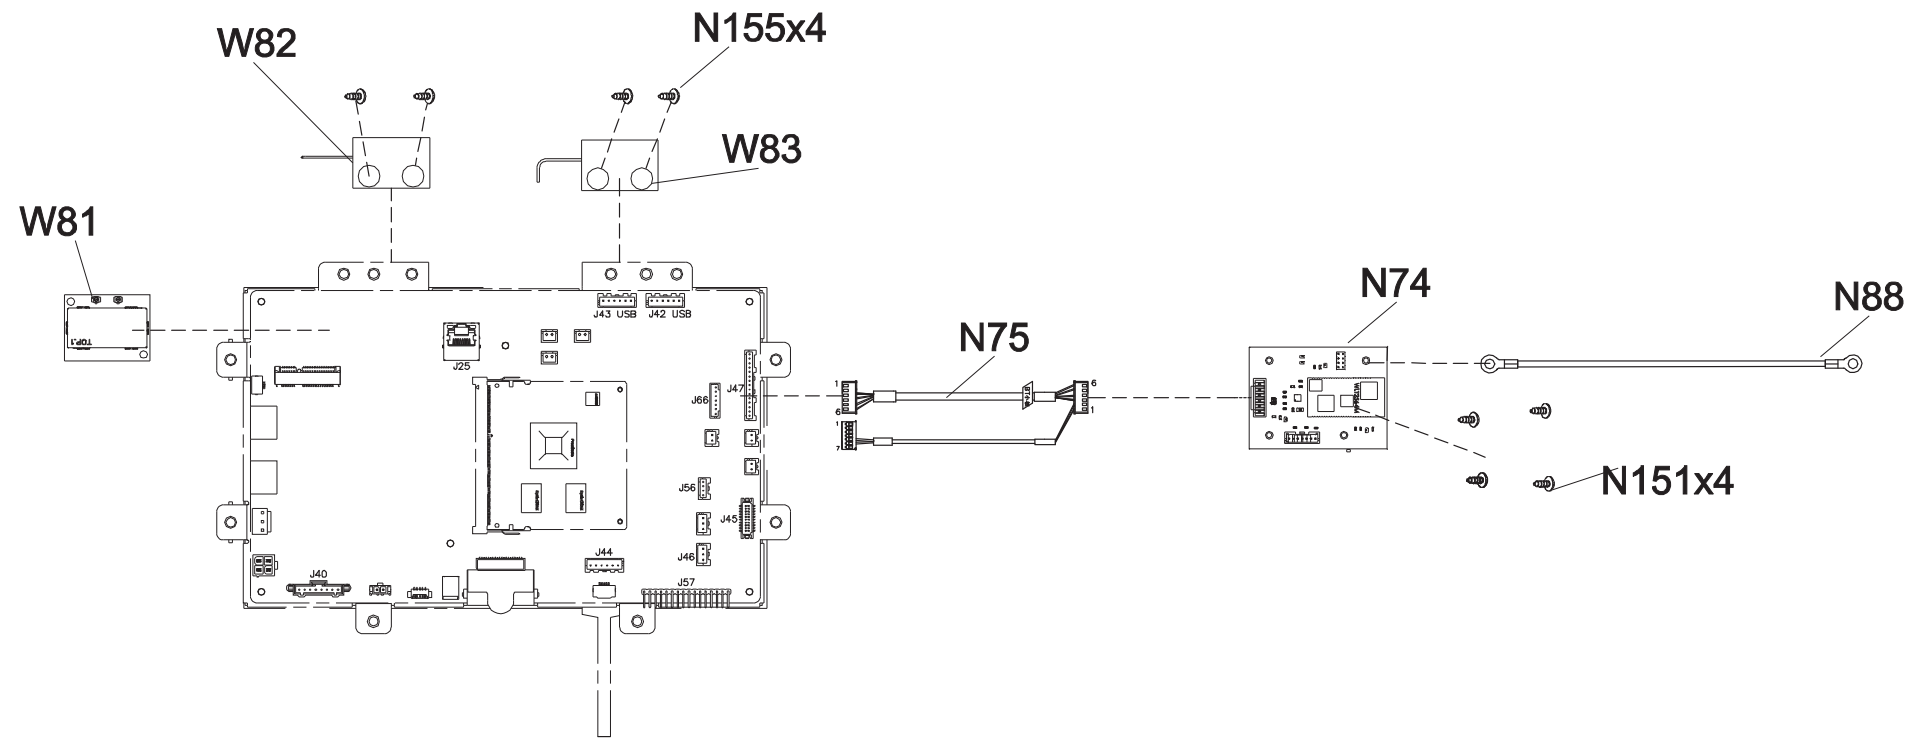

DRAWING NO	PTM708-1US-C		
PART NAME	Explosive Rendering		
PART NO	MTM0536-00	REV	A
APPROVE	HERO	DATE	2016.7.12

DRAWING NO	TM708-AN34		
PART NAME	Console Set		
PART NO	1000365253	REV	A
APPROVE	HERO	DATE	2016.7.12

DRAWING NO	TM708-AN6		
PART NAME	Console Cover Set		
PART NO	1000369147	REV	A
APPROVE	Drgon Long	DATE	2016.5.31

DRAWING NO	TM708-AW72		
PART NAME	control Set		
PART NO	1000389778	REV	A
APPROVE	Dragon Long	DATE	2016.5.31

DRAWING NO	EP614C-AW51		
PART NAME	TV STICK SET		
PART NO	1000356574	REV	C
APPROVE	Dragon Long	DATE	2016.6.20

DRAWING NO	TM522-AT1		
PART NAME	Soft Switch Set		
PART NO	1000231006 ^R _E ^V _A		
APPROVE	Kyle	DATE	061112

備註: 組裝後總長度(含夾子/鑰匙圈)860~870mm
 Note: Length of assembly(Chip/Key ring)860~870mm

DRAWING NO	TM501-AN29		
PART NAME	Safety Switch Clip Set		
PART NO	1000231247 ^R _E A		
APPROVE	S.T.C	DATE	032612

DRAWING NO	TM708-AN8		
PART NAME	EARPHONE FIXING COVER SET		
PART NO	1000377519	REV	A
APPROVE	Long yun bo	DATE	2016.5.31