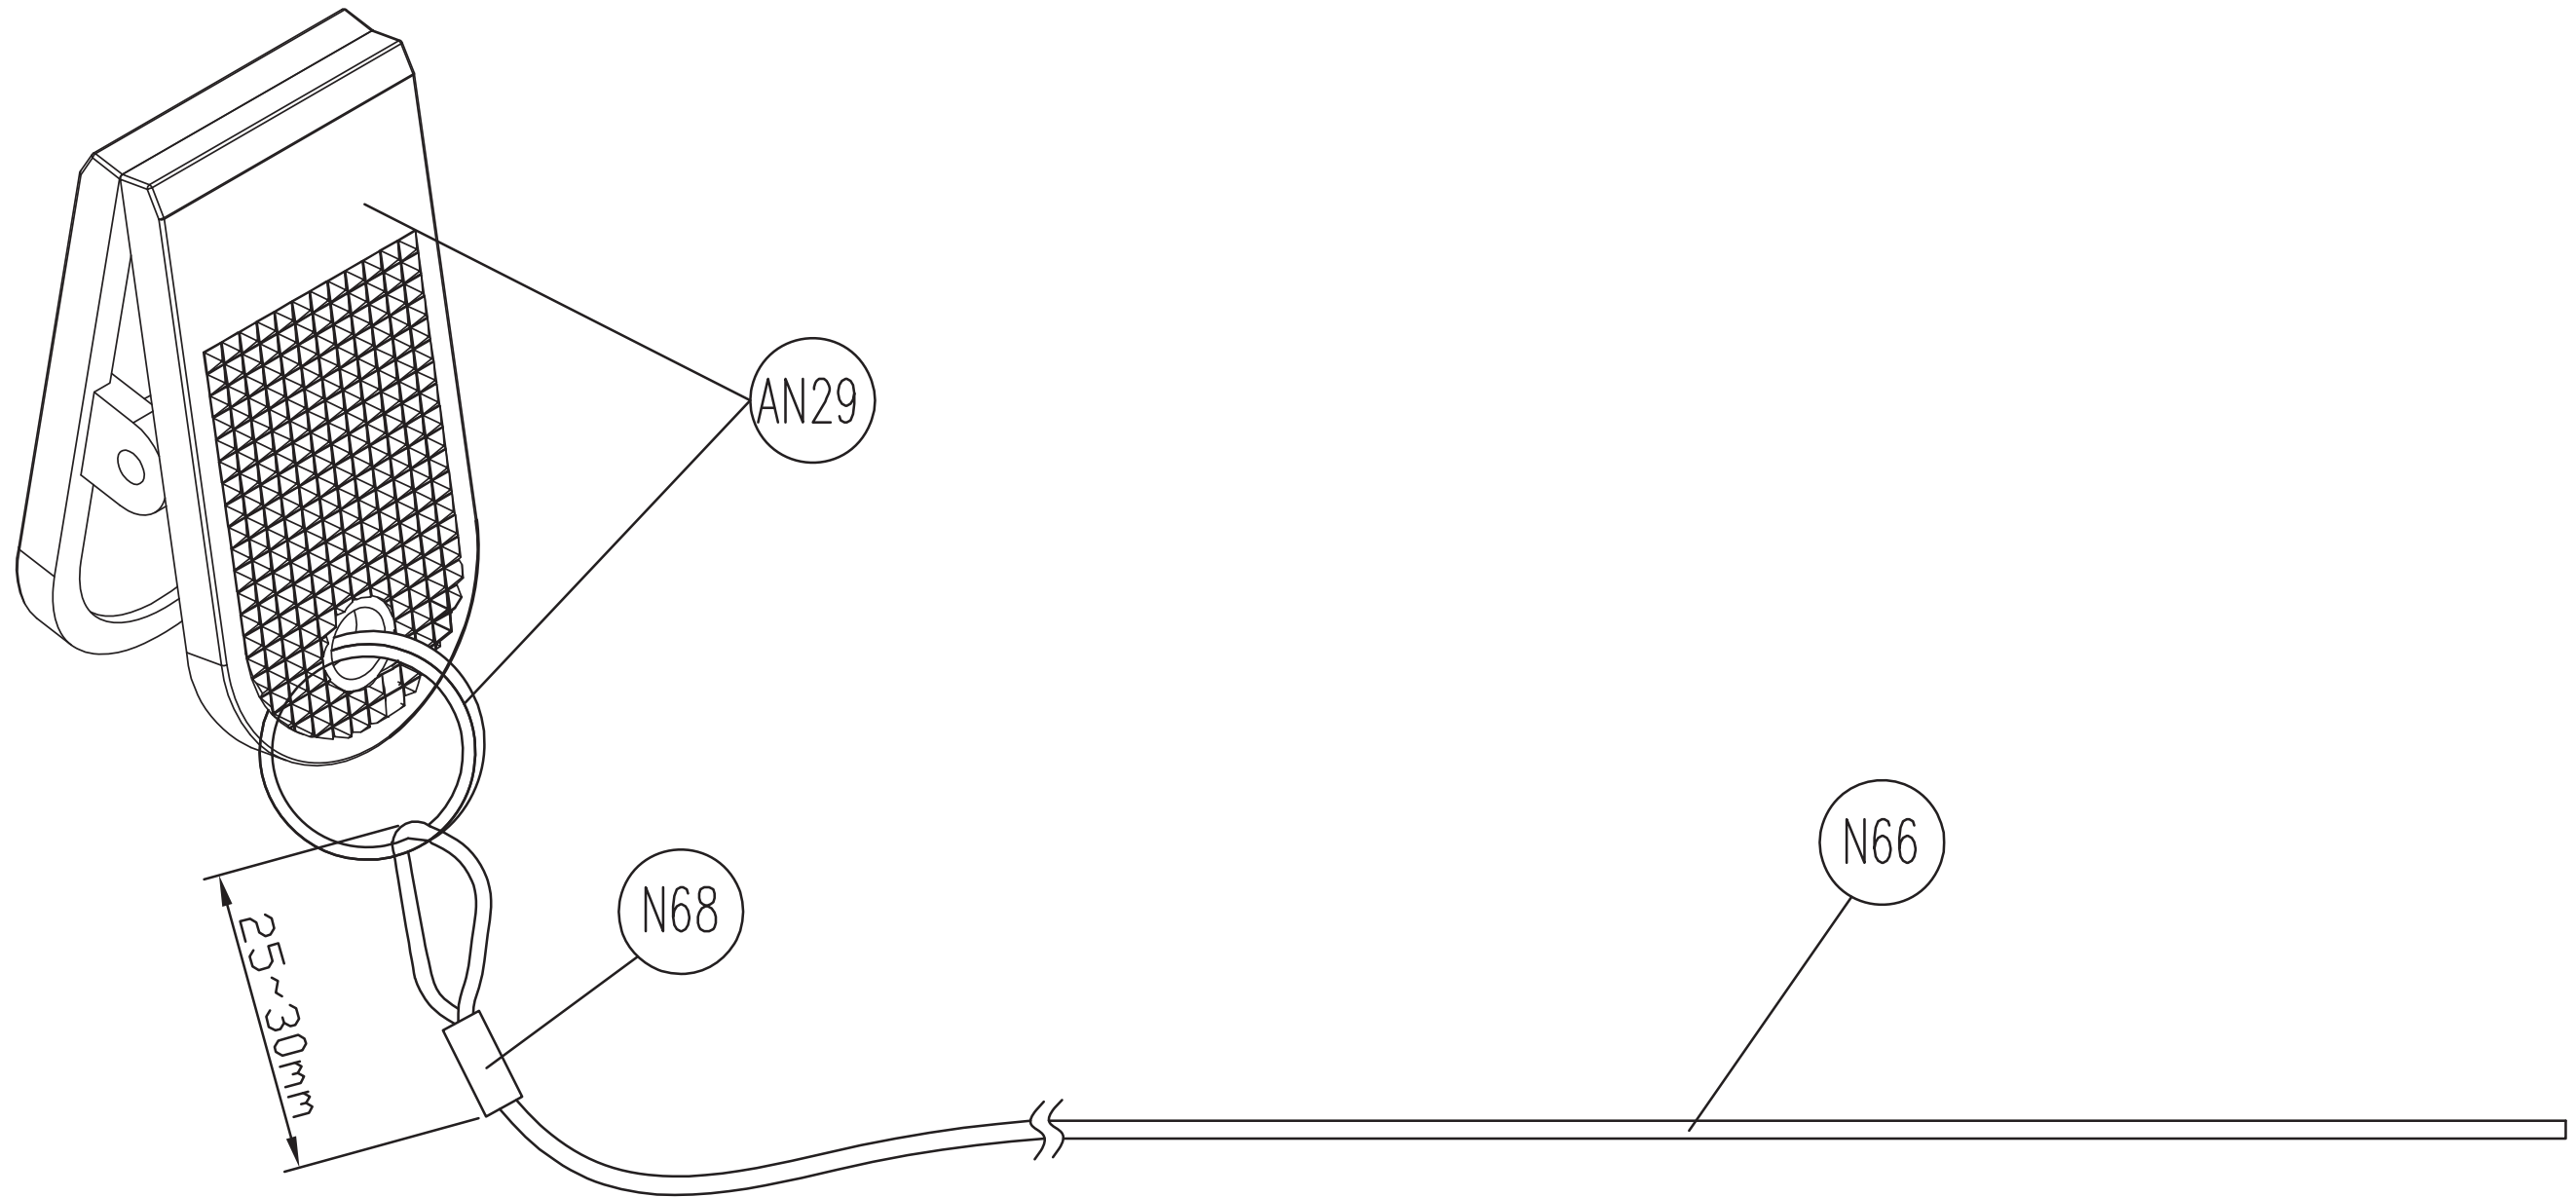

DRAWING NO	EP614C-AW51		
PART NAME	TV STICK SET		
PART NO	1000356574	REV	C
APPROVE	Dragon Long	DATE	2016.6.20

DRAWING NO	TM522-AT1		
PART NAME	Soft Switch Set		
PART NO	1000231006 ^R _E ^V _A		
APPROVE	Kyle	DATE	061112

DRAWING NO	TM522-AT11		
PART NAME	Switch Set; Emergency		
PART NO	1000300535	REV	C
APPROVE	Drgon Long	DATE	2016.2.22

DRAWING NO	TM501-AN13		
PART NAME	Safety Switch Set		
PART NO	1000231246REV B		
APPROVE	SHUYI	DATE	070813

備註: 組裝後總長度(含夾子/鑰匙圈)860~870mm
 Note: Length of assembly(Chip/Key ring)860~870mm

DRAWING NO	TM501-AN29		
PART NAME	Safety Switch Clip Set		
PART NO	1000231247 ^R _E A		
APPROVE	S.T.C	DATE	032612

DRAWING NO	TM708-AN8		
PART NAME	EARPHONE FIXING COVER SET		
PART NO	1000377519	REV	A
APPROVE	Long yun bo	DATE	2016.5.31