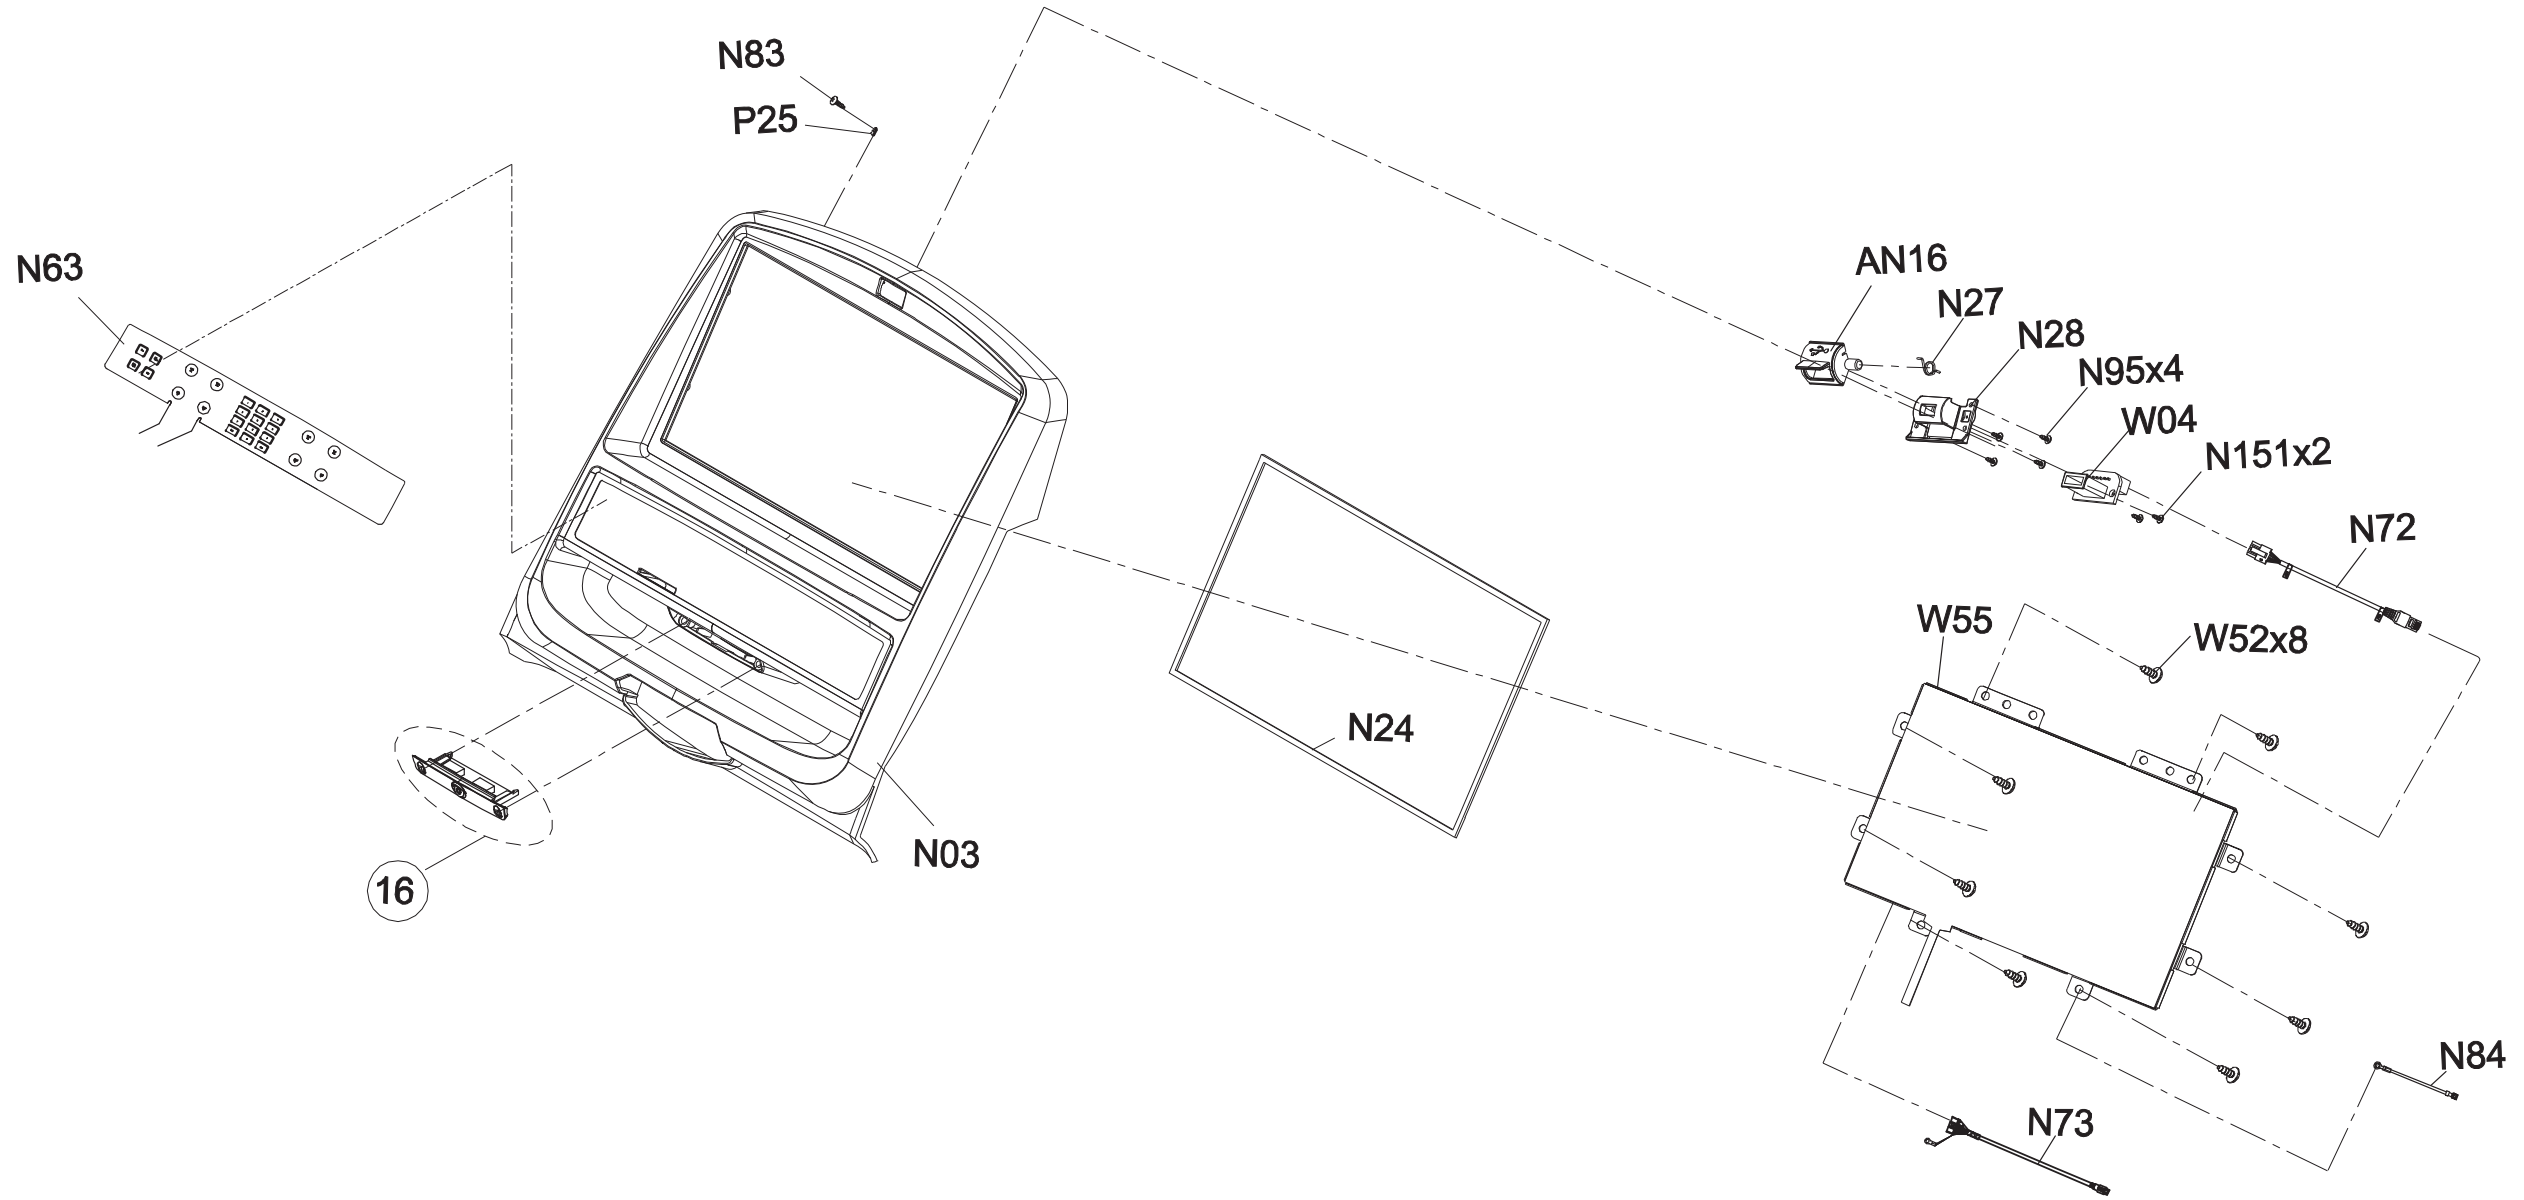

DRAWING NO	PTM708-1US-C		
PART NAME	Explosive Rendering		
PART NO	MTM0536-00	REV	A
APPROVE	HERO	DATE	2016.7.12

DRAWING NO	TM708-AN34		
PART NAME	Console Set		
PART NO	1000365253	REV	A
APPROVE	HERO	DATE	2016.7.12

DRAWING NO	TM708-AN6		
PART NAME	Console Cover Set		
PART NO	1000369147	REV	A
APPROVE	Drgon Long	DATE	2016.5.31

DRAWING NO	TM708-AW72		
PART NAME	control Set		
PART NO	1000389778	REV	A
APPROVE	Dragon Long	DATE	2016.5.31

DRAWING NO	EP614C-AW51		
PART NAME	TV STICK SET		
PART NO	1000356574	REV	C
APPROVE	Dragon Long	DATE	2016.6.20

DRAWING NO	TM522-AT1		
PART NAME	Soft Switch Set		
PART NO	1000231006 ^R _E ^V _A		
APPROVE	Kyle	DATE	061112

備註: 組裝後總長度(含夾子/鑰匙圈)860~870mm
 Note: Length of assembly(Chip/Key ring)860~870mm

DRAWING NO	TM501-AN29		
PART NAME	Safety Switch Clip Set		
PART NO	1000231247 ^R _E A		
APPROVE	S.T.C	DATE	032612

DRAWING NO	TM708-AN8		
PART NAME	EARPHONE FIXING COVER SET		
PART NO	1000377519	REV	A
APPROVE	Long yun bo	DATE	2016.5.31