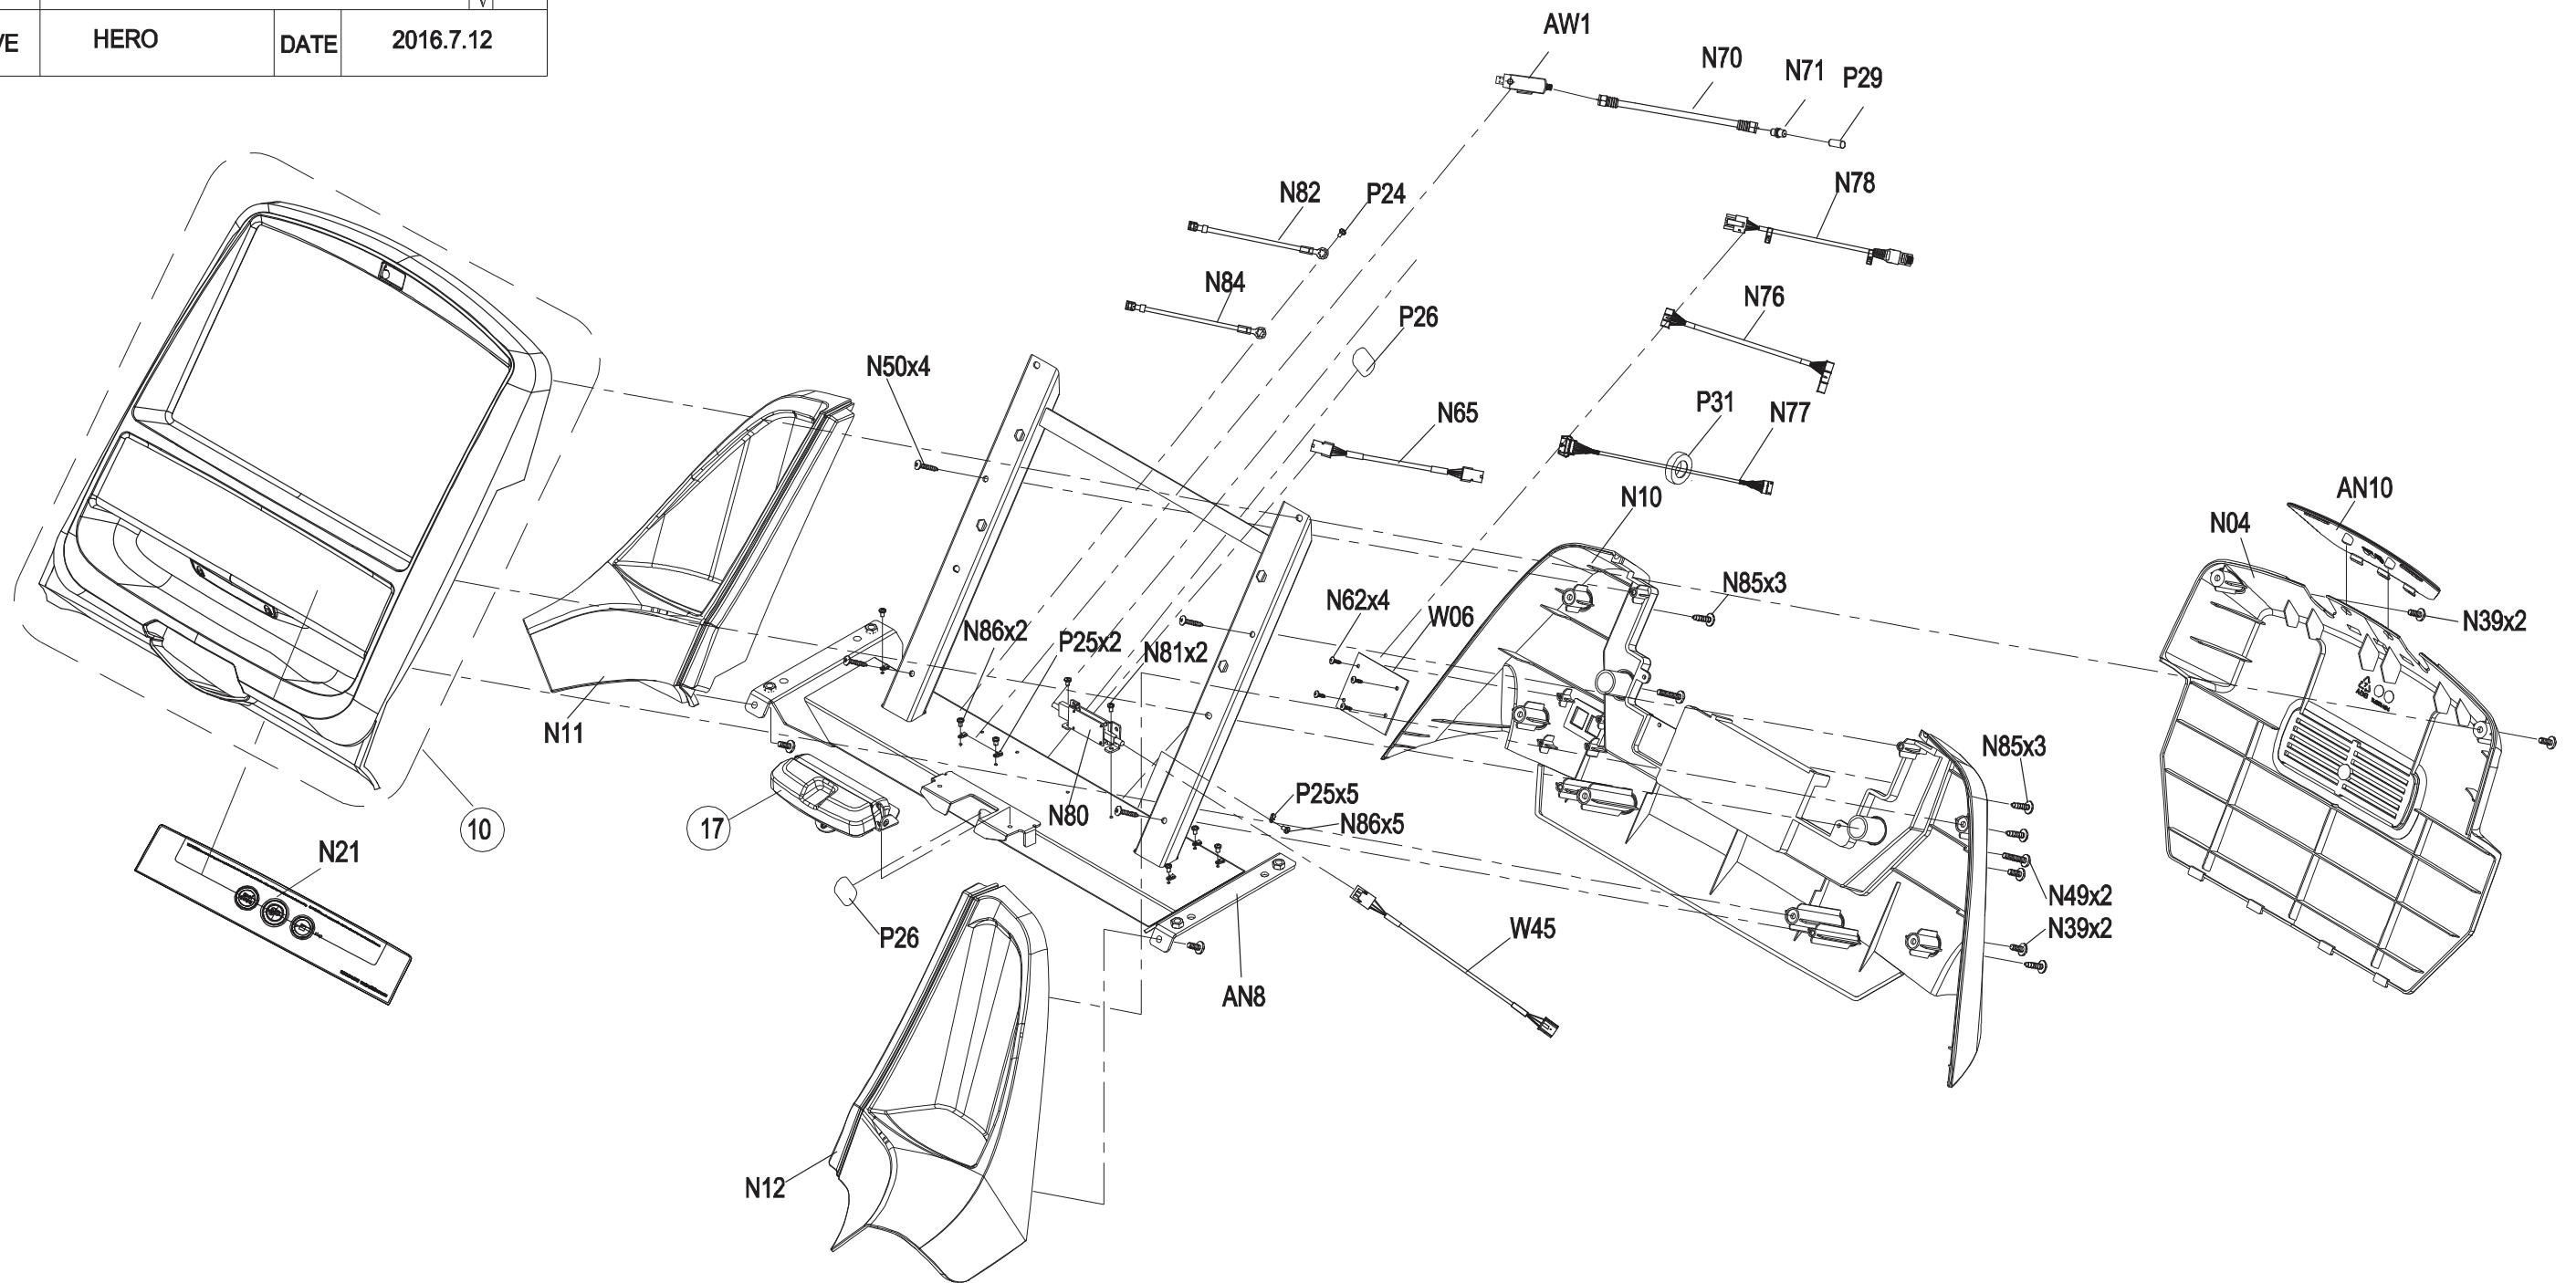

DRAWING NO	PTM708-1US-C		
PART NAME	Explosive Rendering		
PART NO	MTM0536-00	REV	A
APPROVE	HERO	DATE	2016.7.12

DRAWING NO	TM708-AN34		
PART NAME	Console Set		
PART NO	1000365253	REV	A
APPROVE	HERO	DATE	2016.7.12

DRAWING NO	TM708-AN6		
PART NAME	Console Cover Set		
PART NO	1000369147	REV	A
APPROVE	Drgon Long	DATE	2016.5.31

DRAWING NO	TM708-AW72		
PART NAME	control Set		
PART NO	1000389778	REV	A
APPROVE	Dragon Long	DATE	2016.5.31

DRAWING NO	EP614C-AW51		
PART NAME	TV STICK SET		
PART NO	1000356574	REV	C
APPROVE	Dragon Long	DATE	2016.6.20

DRAWING NO	TM522-AT1		
PART NAME	Soft Switch Set		
PART NO	1000231006 ^R _E ^V _A		
APPROVE	Kyle	DATE	061112

備註: 組裝後總長度(含夾子/鑰匙圈)860~870mm
 Note: Length of assembly(Chip/Key ring)860~870mm

DRAWING NO	TM501-AN29		
PART NAME	Safety Switch Clip Set		
PART NO	1000231247 ^R _E A		
APPROVE	S.T.C	DATE	032612

DRAWING NO	TM708-AN8		
PART NAME	EARPHONE FIXING COVER SET		
PART NO	1000377519	REV	A
APPROVE	Long yun bo	DATE	2016.5.31